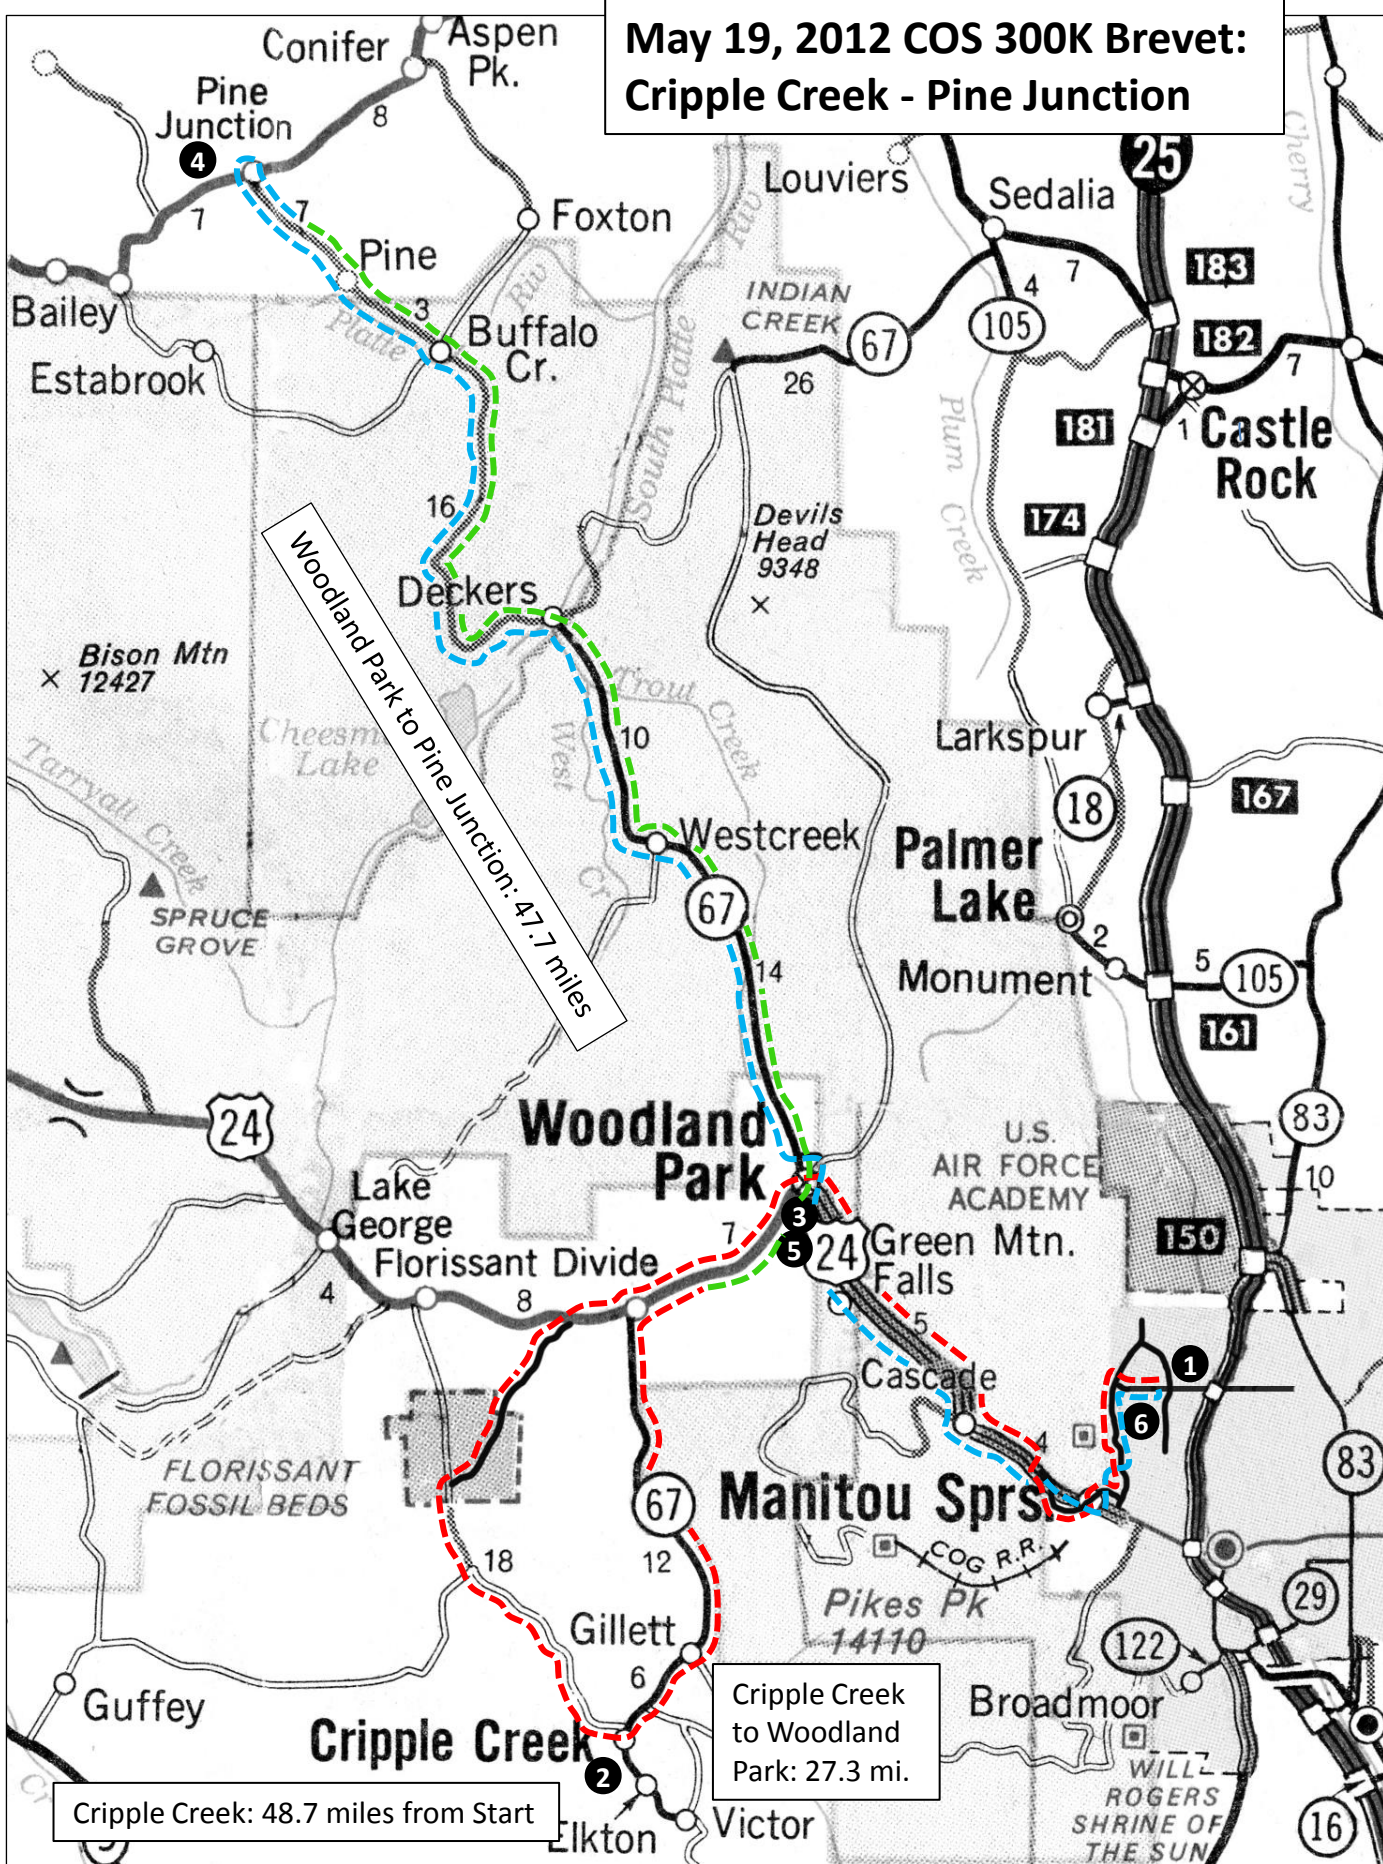

May 19, 2012 COS 300K Brevet: Cripple Creek - Pine Junction

Woodland Park to Pine Junction: 47.7 miles

Cripple Creek to Woodland Park: 27.3 mi.

Cripple Creek: 48.7 miles from Start