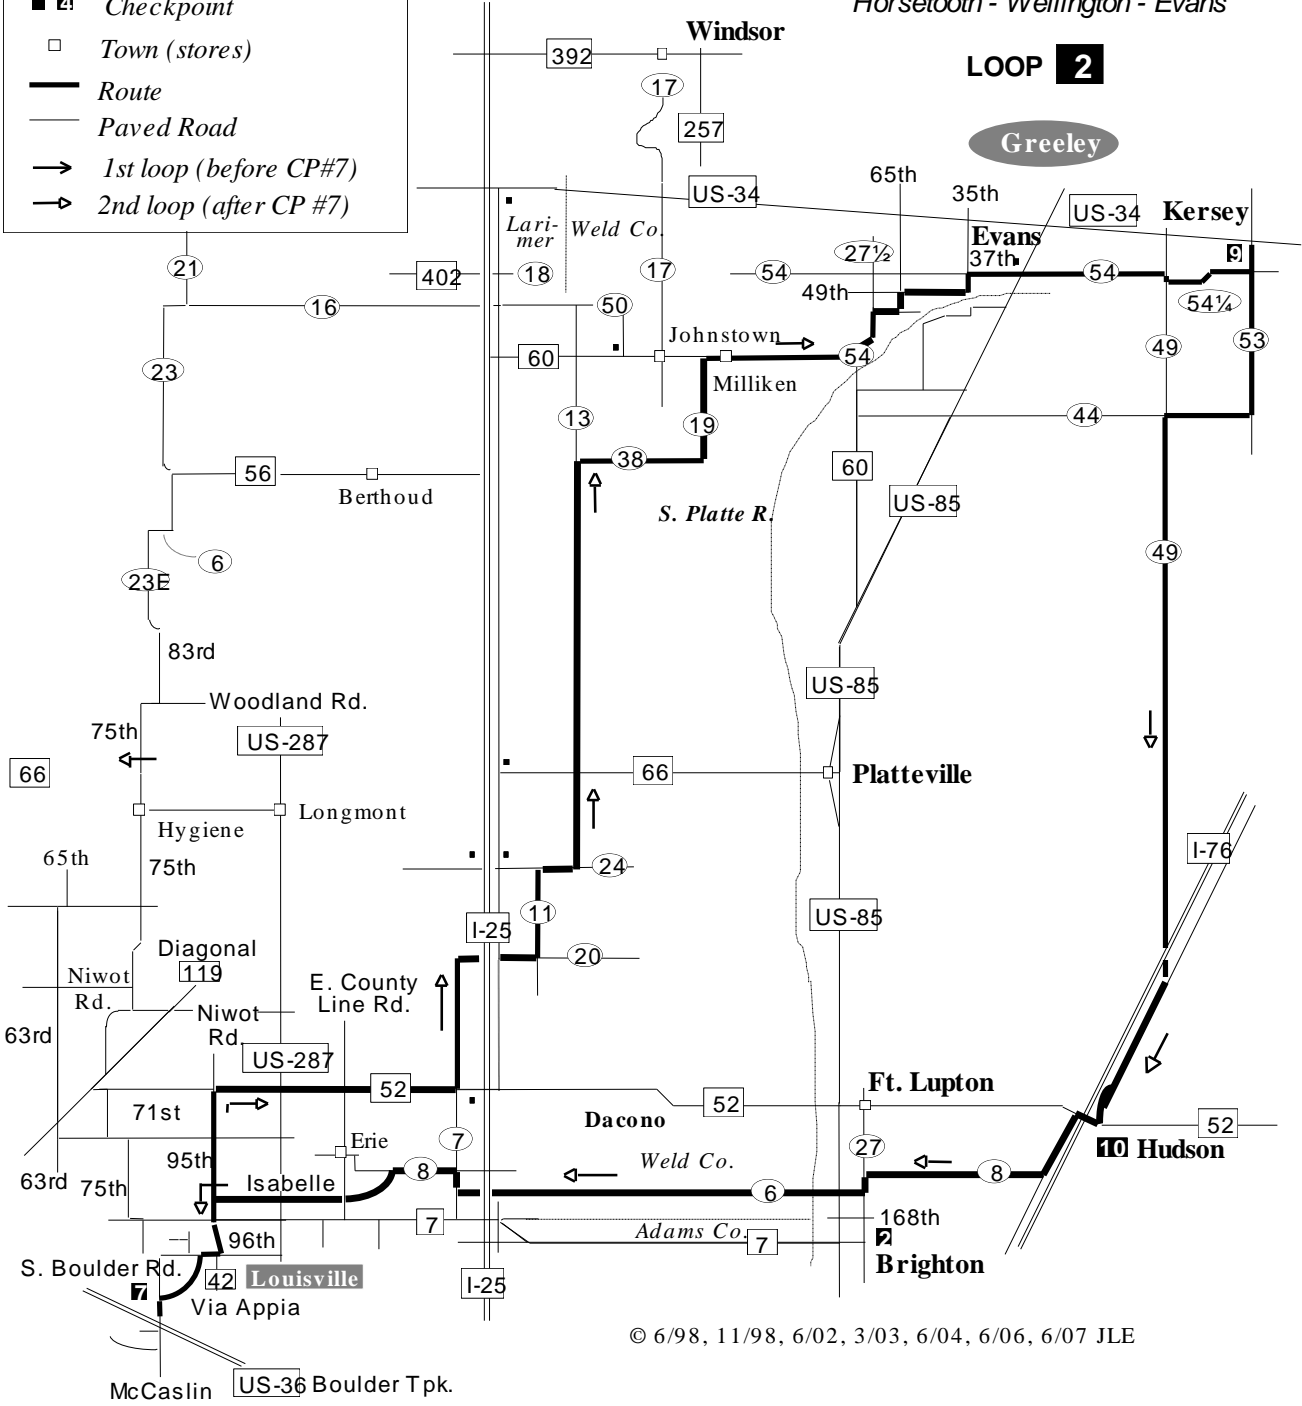

Colorado 600km Brevet
ST. VRAIN CANYON

Brighton - St. Vrain Canyon - Estes Park
Horsetooth - Wellington - Kersey

LOOP 1

- 52 State or U.S. Hwy. or Interstate
- 13 County Road No.
- 71st City or County Street No.
- Checkpoint
- Town (stores)
- Route
- Paved Road
- 1st loop home-stretch

[52] State or U.S. Hwy.
 or Interstate
 (13) County Road No.
 71st
 ■ Checkpoint
 □ Town (stores)
 — Route
 — Paved Road
 → 1st loop (before CP#7)
 → 2nd loop (after CP #7)

Colorado 600km Brevet

ST. VRAIN CANYON

Brighton - St. Vrain Canyon - Estes Park
 Horsetooth - Wellington - Evans

LOOP 2

© 6/98, 11/98, 6/02, 3/03, 6/04, 6/06, 6/07 JLE