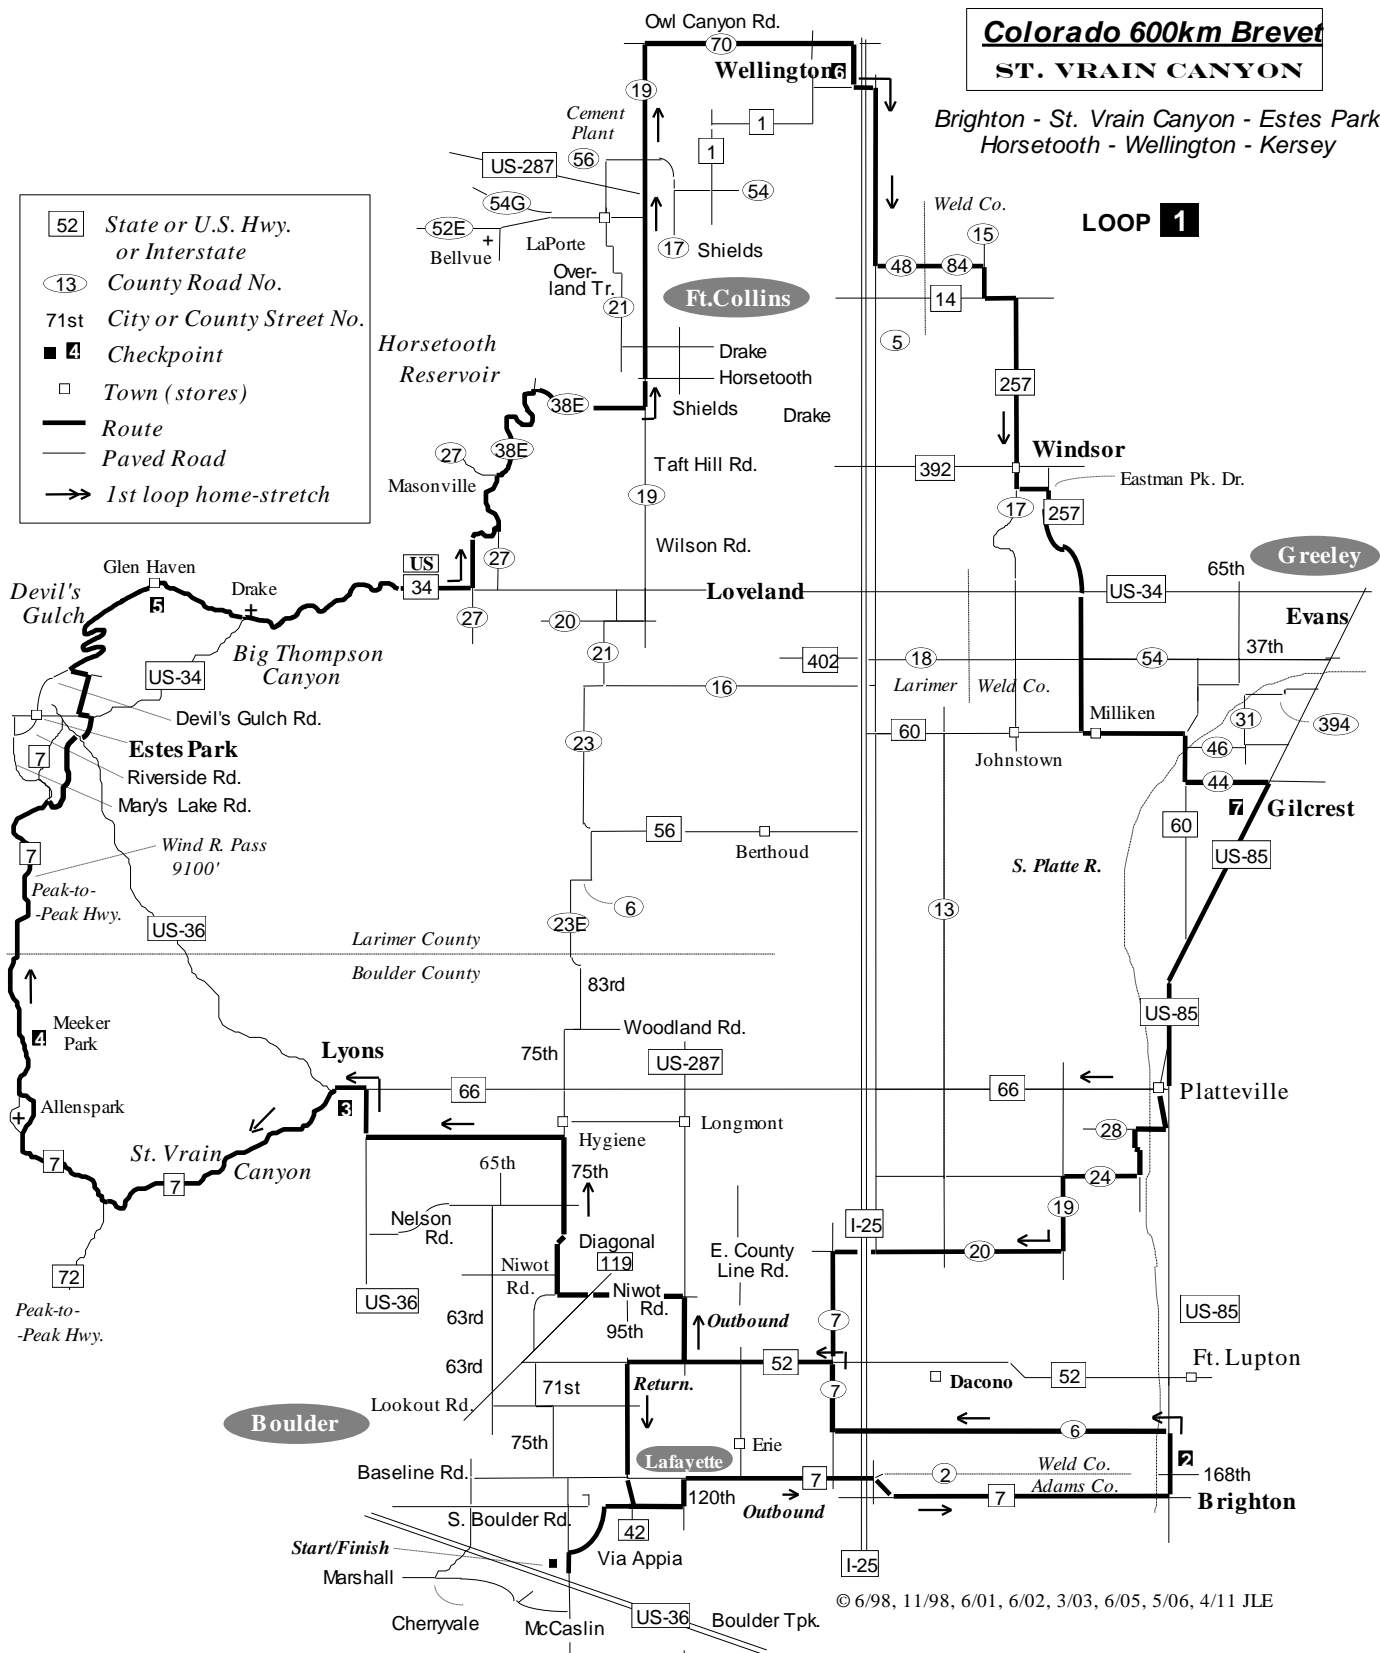

Colorado 600km Brevet
ST. VRAIN CANYON

Brighton - St. Vrain Canyon - Estes Park
Horsetooth - Wellington - Kersey

LOOP 1

- 52 State or U.S. Hwy. or Interstate
- 13 County Road No.
- 71st City or County Street No.
- Checkpoint
- Town (stores)
- Route
- Paved Road
- 1st loop home-stretch

[52] State or U.S. Hwy.
 or Interstate
 (13) County Road No.
 71st
 ■ Checkpoint
 □ Town (stores)
 — Route
 — Paved Road
 → 1st loop (before CP#7)
 → 2nd loop (after CP #7)

Colorado 600km Brevet

ST. VRAIN CANYON

Brighton - St. Vrain Canyon - Estes Park
 Horsetooth - Wellington - Evans

LOOP 2

© 6/98, 11/98, 6/02, 3/03, 6/04, 6/06, 6/07 JLE