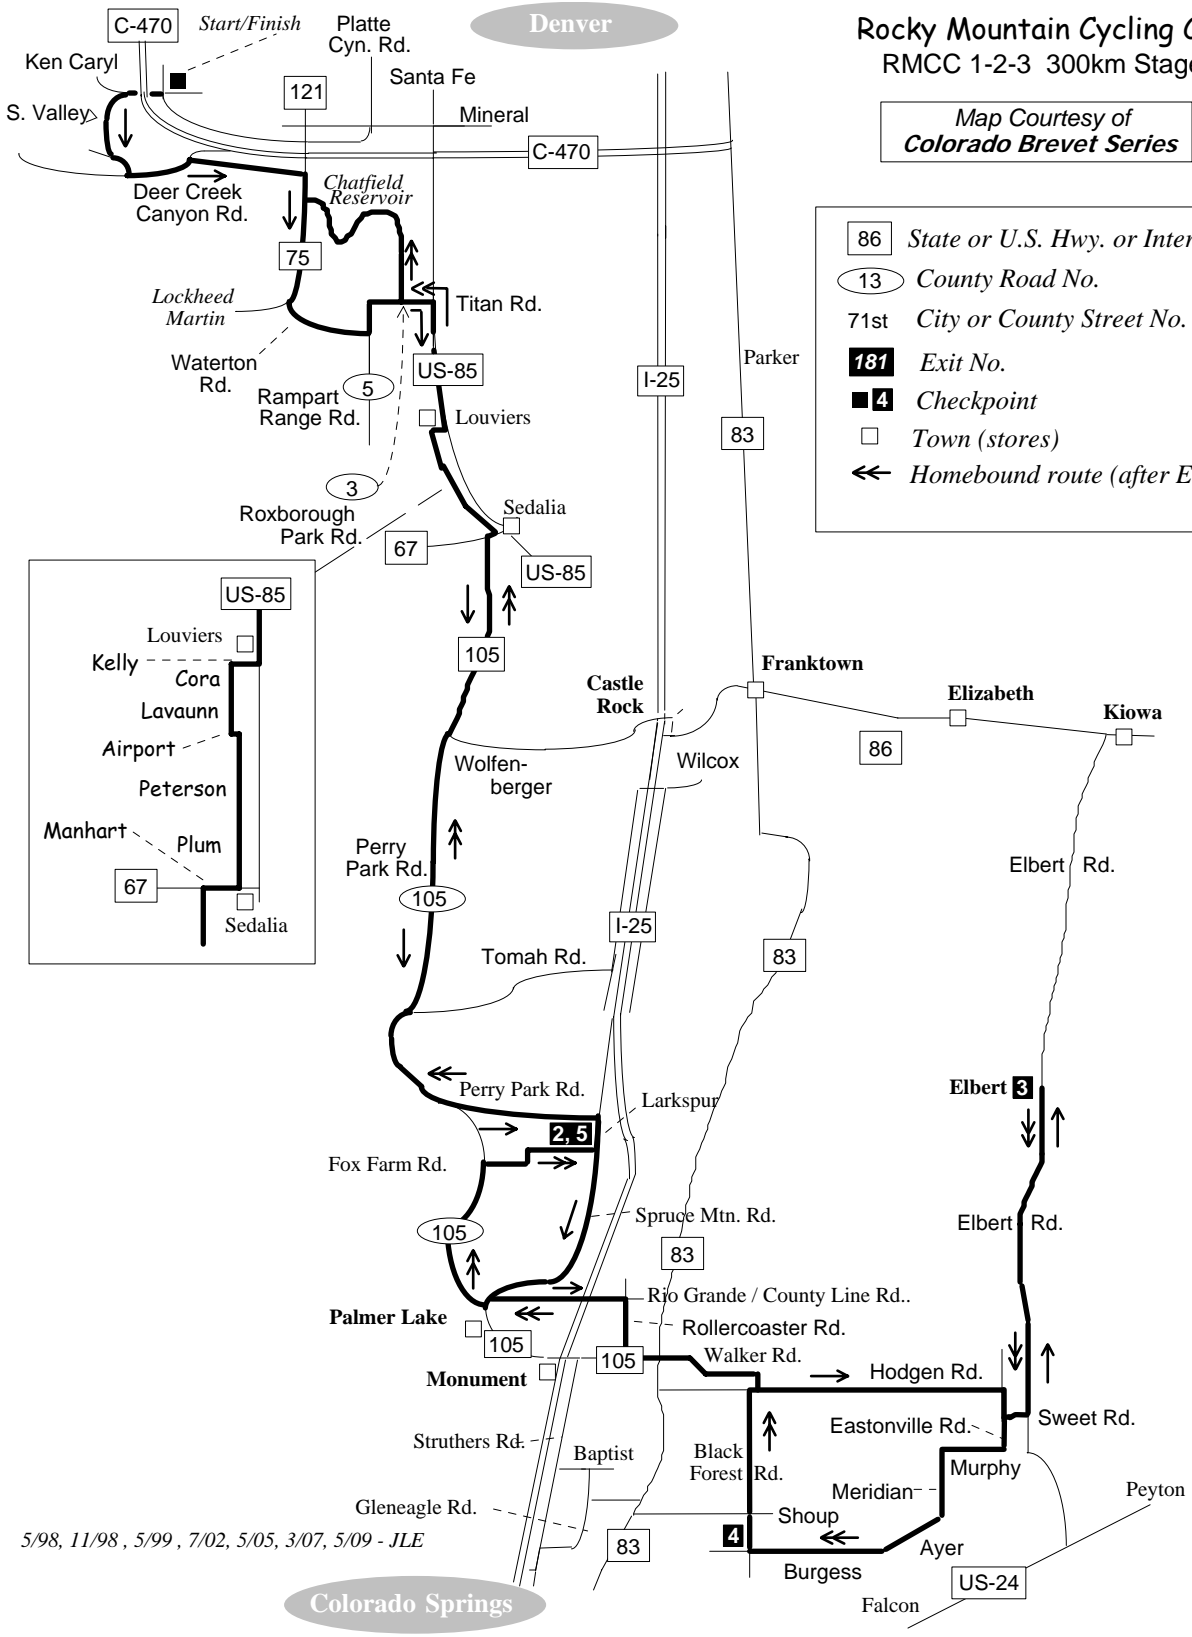

# Rocky Mountain Cycling Club RMCC 1-2-3 300km Stage

Map Courtesy of  
*Colorado Brevet Series*

- 86 State or U.S. Hwy. or Interstate
- 13 County Road No.
- 71st City or County Street No.
- 181 Exit No.
- 4 Checkpoint
- Town (stores)
- ← Homebound route (after Elbert)

5/98, 11/98, 5/99, 7/02, 5/05, 3/07, 5/09 - JLE

Colorado Springs